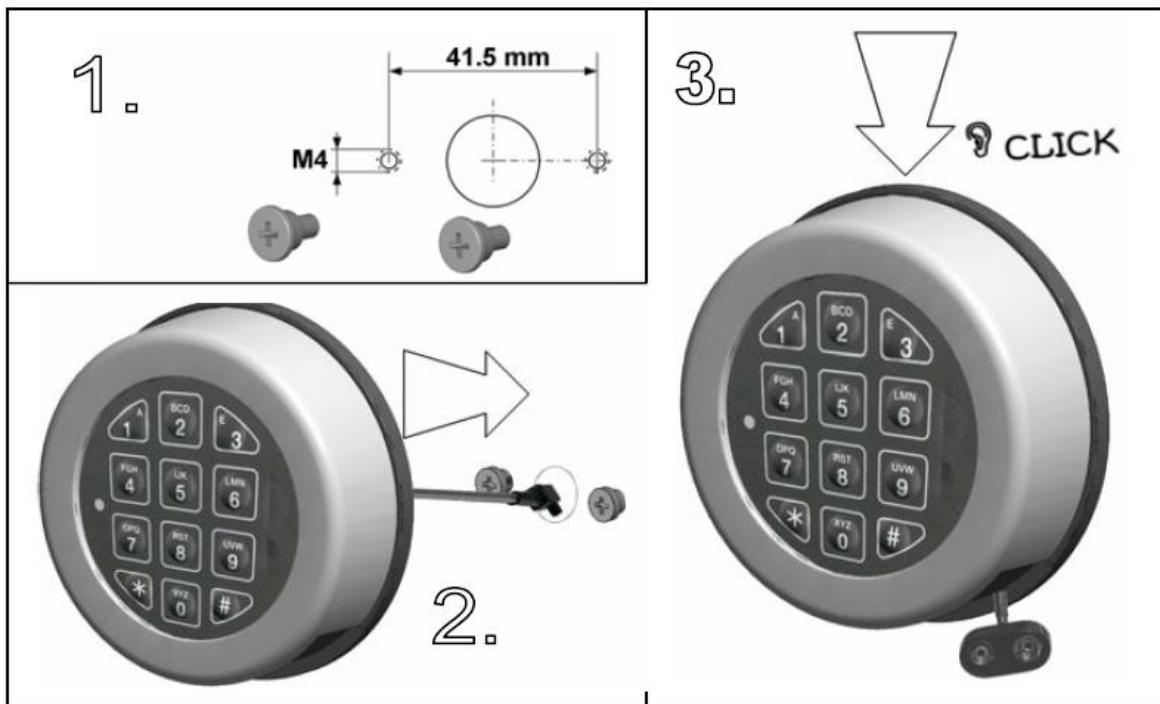

*Compatible with all  
Opus electronic locks*

OPUS line

## Opus Alpha 2

Easy snap  
mounting

Cable hole minimum 9 mm, maximum 12 mm.